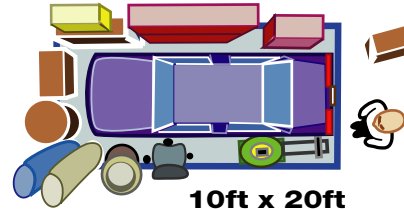

# ANCHOR MINI-STORAGE

5ft x 5ft

**Like a:** Hall Closet Or Half Bathroom

**What Will Fit:**

- Small Furniture
- Chests Of Drawers
- Small Mattress Sets
- Under 100 Records Boxes

5ft x 10ft

**Like a:** Walk-in Closet

**What Will Fit:**

- Studio Furnishings
- Small Bedroom Furnishings
- Mattress Set
- Dining Room Set

5ft x 15ft

**Like a:** Large Walk-in Closet

**What Will Fit:**

- 1 Bedroom Apt Furnishings
- Desk
- Patio Furniture
- Washer/Dryer Stacked

7.5ft x 10ft

**Like a:** Large Walk-in Closet

**What Will Fit:**

- Filing Cabinets
- Bicycles
- Tables
- Smaller Appliances

10ft x 10ft

**Like an:** Average Size Bedroom

**What Will Fit:**

- 1-2 Bedroom Apt Furnishings
- Refrigerator
- Canoes
- Sofas

10ft x 15ft

**Like a:** Large Bedroom

**What Will Fit:**

- 2-3 Bedroom Apt Furnishings
- Large Appliances
- Patio Furniture
- Small Boat

10ft x 20ft

**Like a:** One Car Garage

**What Will Fit:**

- 3-4 Bedroom Apt Furnishings
- Vehicle/Boat
- Large Chests
- Building Materials